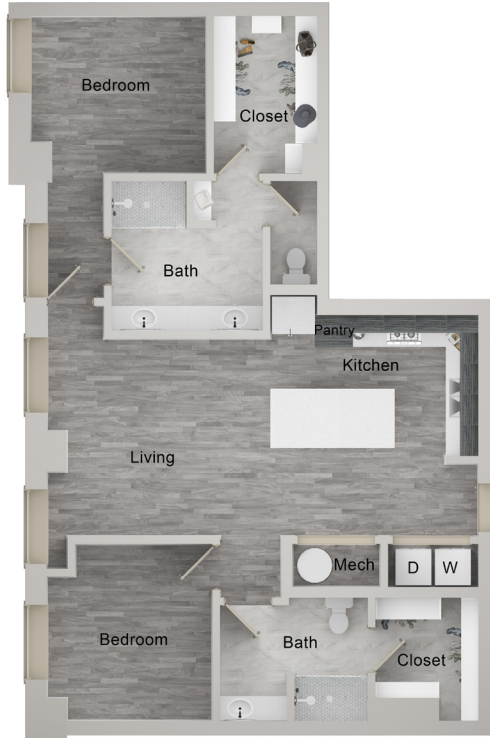

THE
FIRST
RESIDENCES AT FIRST NATIONAL

UNIT **B2**

1,285 sq.ft.

2 BEDROOM, 2 BATH

140 PARK AVENUE, OKLAHOMA CITY, OK 73102
THEFIRSTOKC.COM