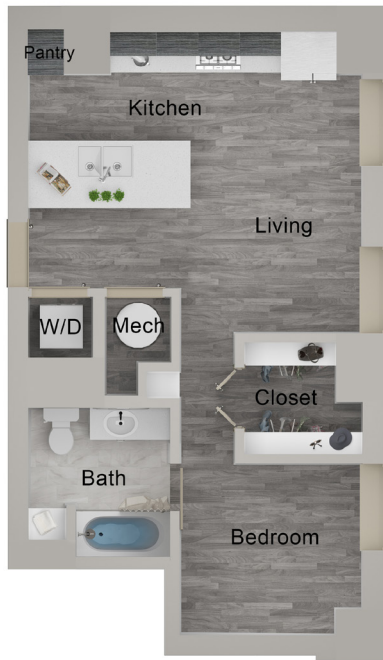

THE  
**FIRST**  
RESIDENCES AT FIRST NATIONAL

UNIT **S6**

**620** sq.ft.

1 BATH

140 PARK AVENUE, OKLAHOMA CITY, OK 73102  
THEFIRSTOKC.COM